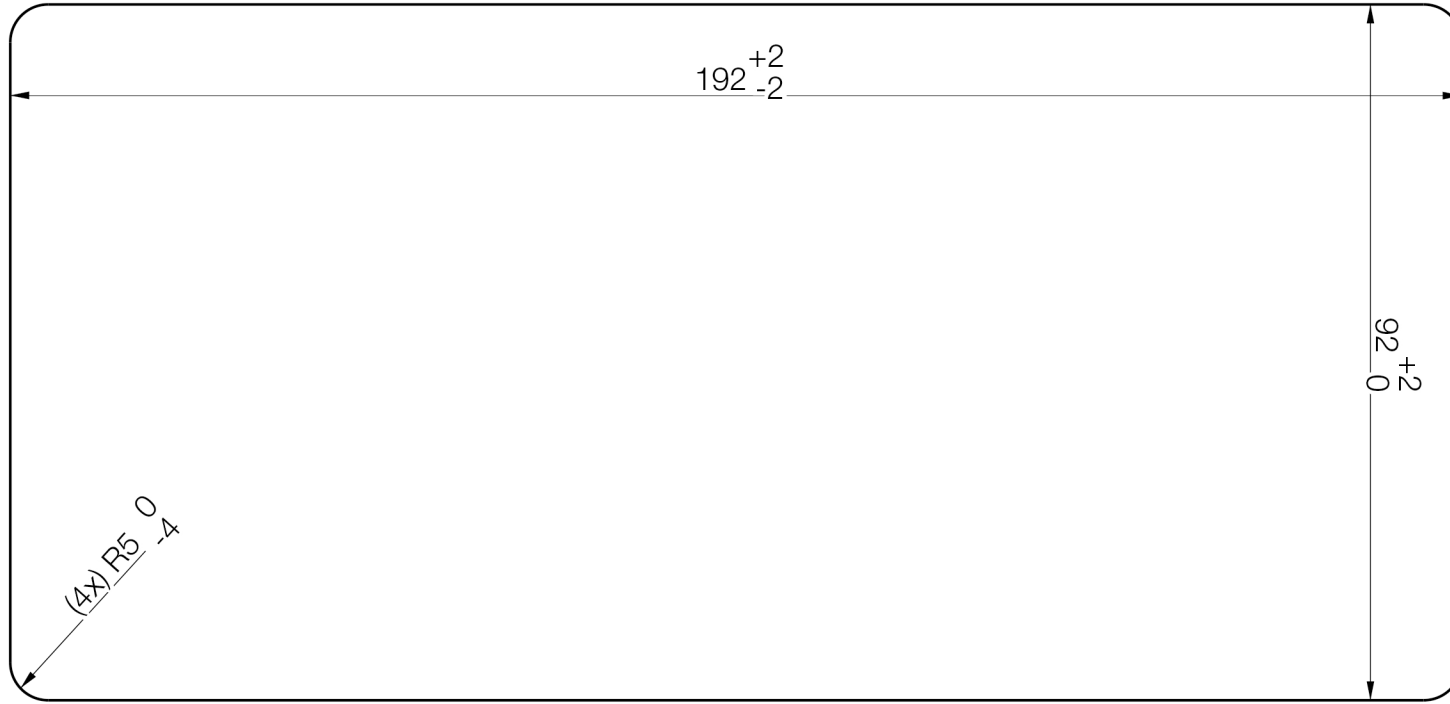

Axessline QuickBox - CUT OUT TEMPLATE

NOTE! 1:1 scale. To use as a cut out template, print on A4 paper.