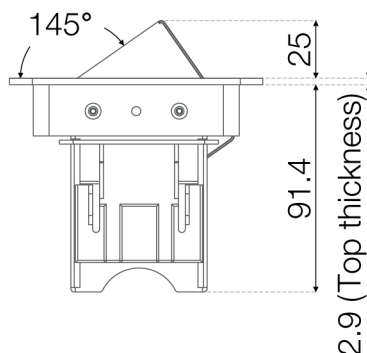


 ERGO-AXQB100

 ERGO-AXQB100W

 ERGO-AXQB100BK

Axessline QuickBox - 1 Power, 2 USB Chargers

Top view

Front view

Right side view

Recommended cut out: 192^{+2}_{-2} x 92^{+2}_0 (R5 corners)