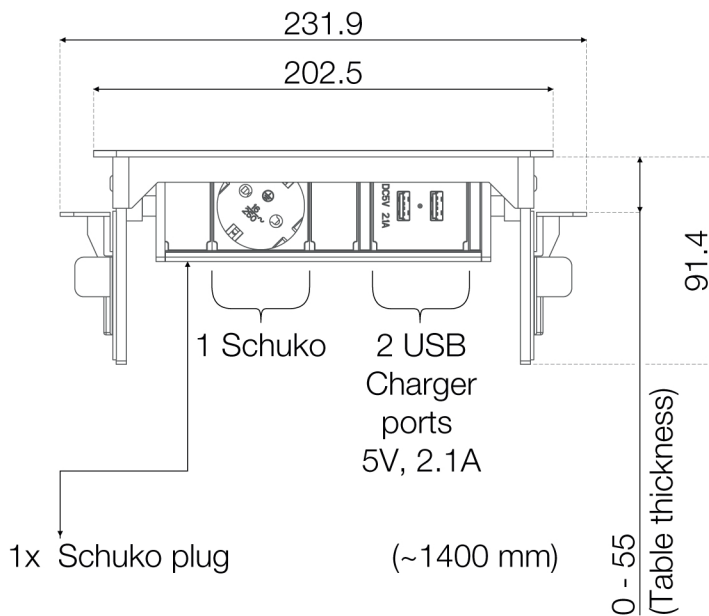


 ERGO-AXQB100

 ERGO-AXQB100W

 ERGO-AXQB100BK

Axessline QuickBox - 1 Power, 2 USB Chargers

Top view

Front view

Right side view

Recommended cut out: 192^{+2}_{-2} x 92^{+2}_0 (R5 corners)