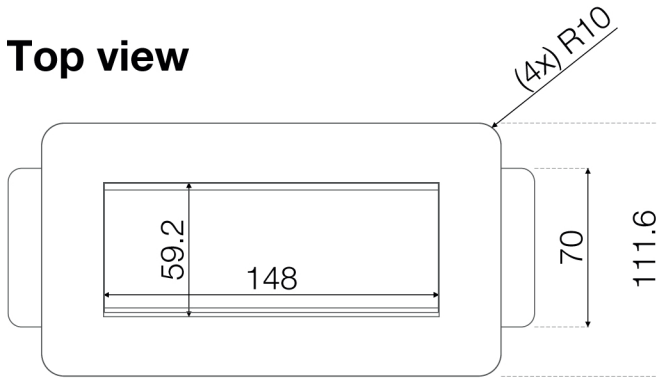


 ERGO-AXQB100

 ERGO-AXQB100W

 ERGO-AXQB100BK

Axessline QuickBox - 1 Power, 2 USB Chargers

Top view

Front view

Right side view

Recommended cut out: 192^{+2}_{-2} x 92^{+2}_0 (R5 corners)