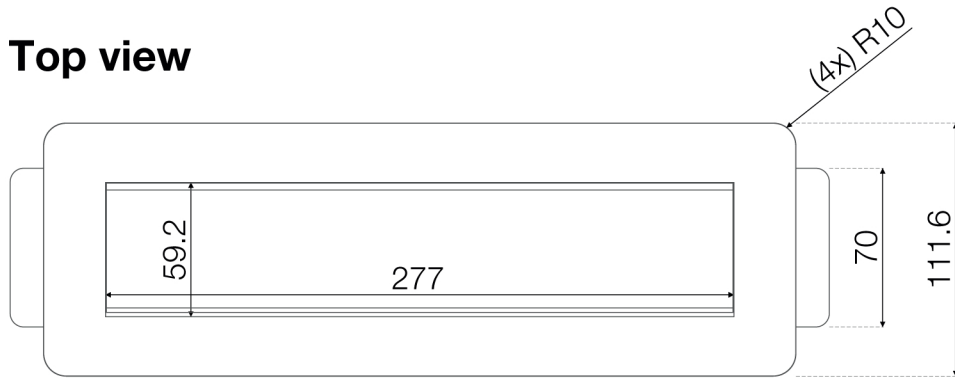

-  ERGO-AXQB400
-  ERGO-AXQB400W
-  ERGO-AXQB400BK

Axessline QuickBox - 3 Power, 2 USB Charger, 1 Data, 1 HDMI

Top view

Front view

Right side view

Recommended cut out: 322^{+2}_{-2} x 92^{+2}_0 (R5 corners)