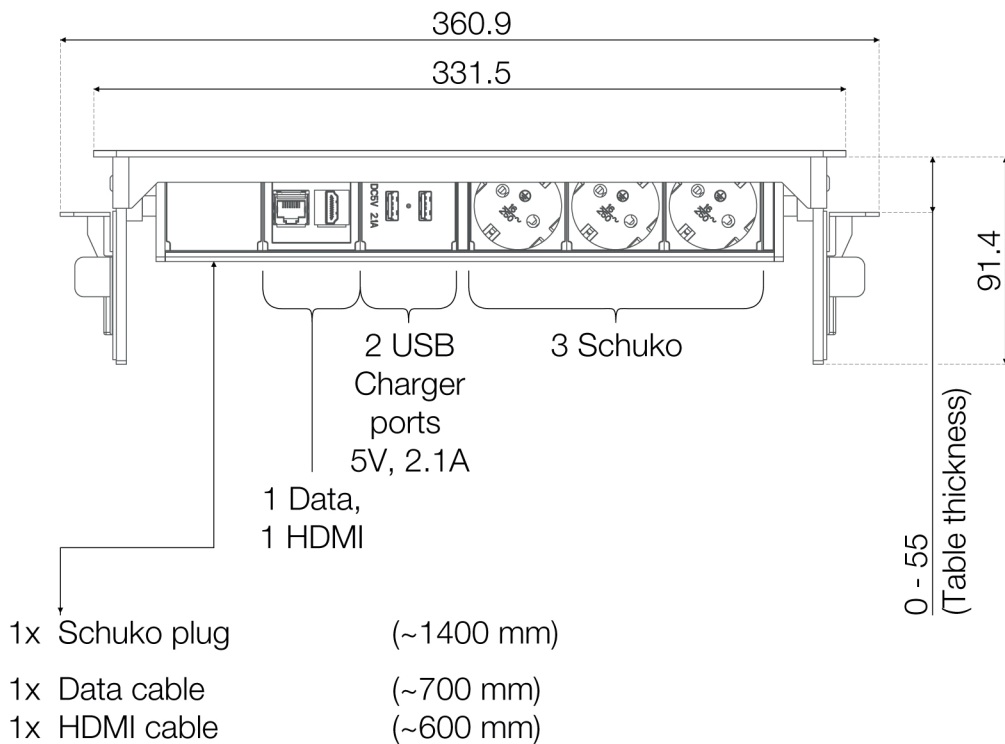

-  ERGO-AXQB400
-  ERGO-AXQB400W
-  ERGO-AXQB400BK

Axessline QuickBox - 3 Power, 2 USB Charger, 1 Data, 1 HDMI

Top view

Front view

Right side view

Recommended cut out: 322^{+2}_{-2} x 92^{+2}_0 (R5 corners)