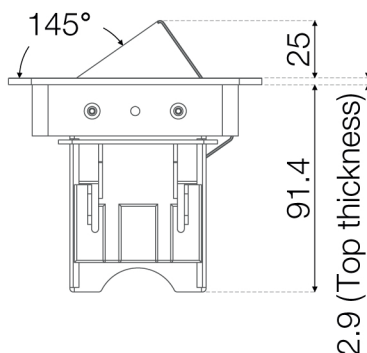

-  ERGO-AXQB400
-  ERGO-AXQB400W
-  ERGO-AXQB400BK

Axessline QuickBox - 3 Power, 2 USB Charger, 1 Data, 1 HDMI

Top view

Front view

Right side view

Recommended cut out: 322^{+2}_{-2} x 92^{+2}_0 (R5 corners)