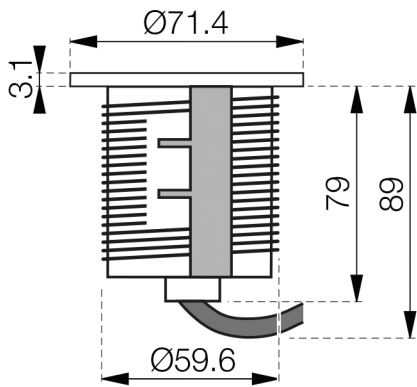

Powerdot MIDI - 1 Power, 1 USB Charger

Front View (Grommet)

Oriented view (Grommet, nut & cable)

Maximum table thickness:
Recommended hole cut:

52 mm
 $\text{Ø}60$ mm

Revised
191106