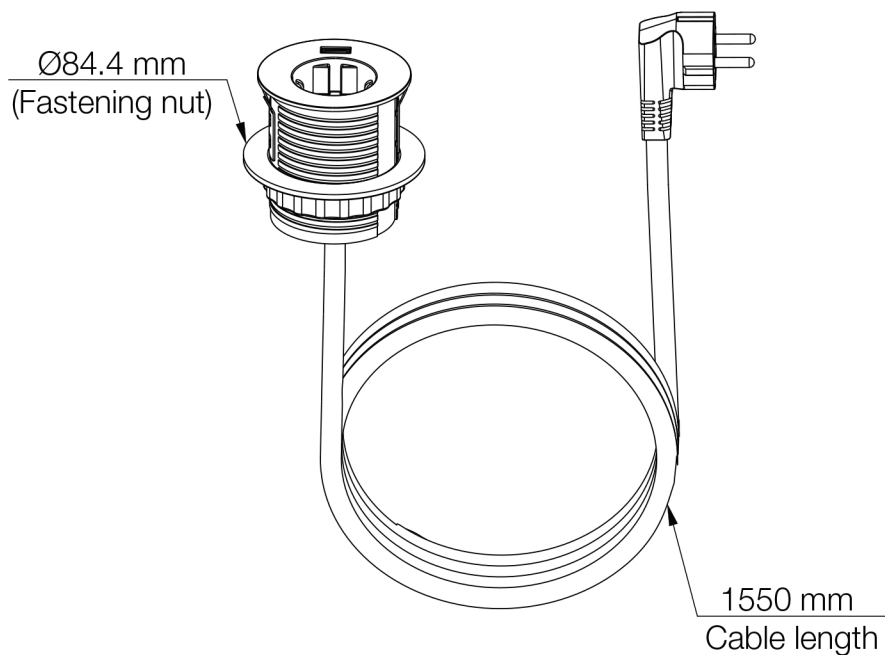

Powerdot MIDI - 1 Power, 1 USB Charger

Front View (Grommet)

Oriented view (Grommet, nut & cable)

Maximum table thickness:
Recommended hole cut:

52 mm
 $\text{Ø}60$ mm

Revised
191106